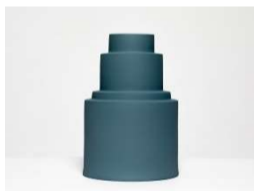

Romina Gris Catalogue

Beige, Red and Dark Green Skyline

Dark Green Vase L
Code
DGR10
Slip painted porcelain.
18cm diam x 30cmh

Dark Green box
Code
DGR11.1
Slip painted porcelain.
18cm diam x 17cmh

Dark Green box
Code
DGR11.2
Slip painted porcelain.
18cm diam x 17cmh

Dark Green Vase S
Code
DGR12
Slip painted porcelain.
9cm diam x 26cmh

Dark Green Stair
Code
DGR13
Slip painted porcelain.
15'5cm x 15'5cm x 5cm

Dark Green Triangle
Code
DGR14
Slip painted porcelain.
15'5cm x 15'5cm x 5cm

Beige Vase L
Code
BG10
Slip painted porcelain.
18cm diam x 30cmh

Beige box
Code
BG11.1
Slip painted porcelain.
18cm diam x 17cmh

Beige box
Code
BG11.2
Slip painted porcelain.
18cm diam x 17cmh

Beige Vase S
Code
BG12
Slip painted porcelain.
9cm diam x 26cmh